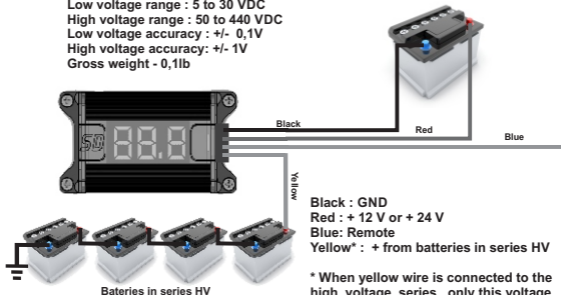

Voltmeter VM-1

Operating voltage: 5 to 30 VDC
Low voltage range : 5 to 30 VDC
High voltage range : 50 to 440 VDC
Low voltage accuracy : +/- 0,1V
High voltage accuracy: +/- 1V
Gross weight - 0,1lb

Black : GND
Red : + 12 V or + 24 V
Blue: Remote
Yellow* : + from batteries in series HV

* When yellow wire is connected to the high voltage series, only this voltage will be displayed by VM - 1

Customer Service
info@sounddigitalusa.com
sounddigitalusa.com

WARNING!
THE CONTINUOUS EXPOSURE TO
SOUND PRESSURES OVER 85 dB MAY
CAUSE IRREVERSIBLE HEARING DAMAGE